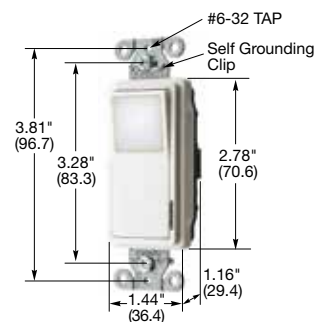

DS120NLWH

Note: Light glows through the top portion of the rocker when switch is in the OFF position. Does not require a neutral wire.

		120V	208V	240V	277V AC
15A	.5HP	1.5HP	2HP	2HP	2HP
20A	1HP	2HP	2HP	2HP	2HP

Dimensions in Inches (mm)