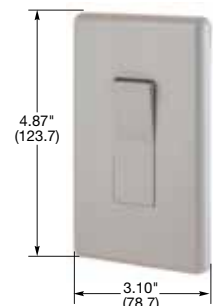

Style Line® Decorator Weatherproof Series, 20A, 120/277V AC

Description	Color	Single Pole / Three Way
Rocker, Weatherproof, self-grounding, back and side wired.	Gray	RSD120WPGY
	Light Almond	RSD120WPLA
	White	RSD120WPW

Style Line® Decorator Specification Grade Commercial Series, Illuminated, Light ON with Load OFF 20A, 120/277V AC

Description	Rocker Color	Single Pole	Double Pole	Three Way	Four Way
Rocker, with Blue LED, back and side wired.	Black	DS120ILBK	—	DS320ILBK	—
	Ivory	DS120IL	—	DS320IL	—
	Light Almond	DS120ILLA	—	—	—
	Red	DS120ILR	—	—	—
	White	DS120ILW	—	DS320ILW	—