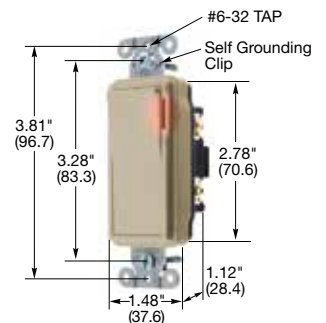

Style Line® Decorator Specification Grade Commercial Series, Illuminated, Light ON with Load OFF 20A, 120/277V AC

Description	Rocker Color	Single Pole	Double Pole	Three Way	Four Way
Rocker, with Blue LED, back and side wired.	Black	DS120ILBK	—	DS320ILBK	—
	Ivory	DS120IL	—	DS320IL	—
	Light Almond	DS120ILLA	—	—	—
	Red	DS120ILR	—	—	—
	White	DS120ILW	—	DS320ILW	—

RSD120WPGY

Style Line® Decorator Specification Grade Commercial Series, Pilot, Light ON with Load ON 20A, 120/277V AC

Description	Rocker Color	Single Pole	Double Pole	Three Way	Four Way
Rocker, with Red LED, back and side wired.	Black	DS120PLBK	—	—	—
	Ivory	DS120PLI	—	—	—
	White	DS120PLW	—	—	—